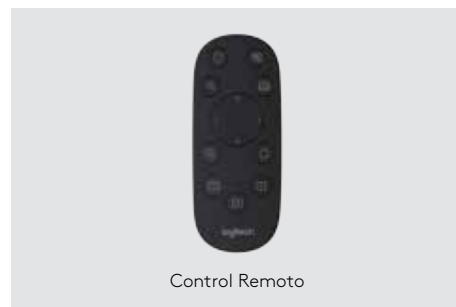

BlueJeans

lifesize.

zoom

broadsoft

Logitech PTZ Pro 2

PTZ Pro 2 (frontal)

PTZ Pro 2 (lateral)

Control Remoto