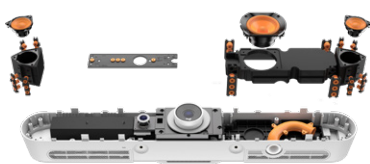

AUDIO	VIDEO	AI VIEWFINDER
Room-filling Sound Ultra low distortion speakers with RightSound™ convey every word with outstanding clarity Adaptive Beamforming Mic Array Beamforming mics pick up voices at every seat and focus on the active talker while suppressing ambient noise Expansion Ready Add up to two Rally mic pods for even greater coverage in larger settings	Ultra-HD Video Brilliantly sharp video, outstanding color, and exceptional optical accuracy at resolutions up to 4K Expansive Room Coverage Mechanical pan and tilt covers rooms 163° across by 110° high, with exceptional image quality Cinema Quality Logitech RightLight™ technology captures natural-looking skin tones, even in dim or backlit conditions	Framed to Perfection A second built-in camera lens has the ability to detect meeting participants, amplifying RightSight™ autoframing See Everyone Clearly All meeting participants, even late arrivals, are automatically seen and included Move About Freely AI Viewfinder uses scene awareness to keep the camera on the action