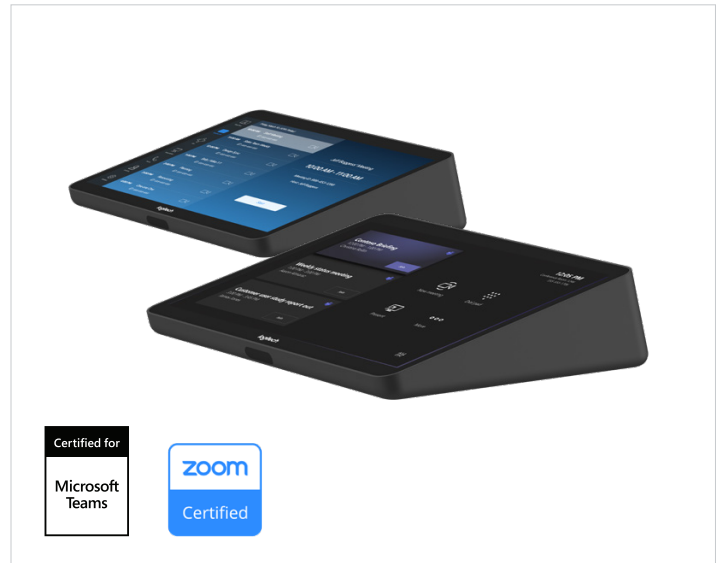

Logitech's Tap Room Solutions, powered by Intel, provide everything you need to easily deploy touch-enabled Microsoft Teams, or Zoom Rooms video conferencing in any size meeting room.

The Intel-powered compute platform comes pre-configured with your choice of Microsoft Teams or Zoom Rooms. Intel also powers room solutions in Microsoft certified PCs from Lenovo, HP and Dell. With calendar integration and always-on readiness these bundles include all the components you need. Designed as a simple touch-to-join meeting controller, Tap delivers reliable convenience in the meeting room enabling a frictionless user experience for joining video meetings.

### BASE BUNDLE

**PART #** TAPMSTBASEINT  
 **PART #** TAPZOMBASEINT

USB-connected touch controller designed for the workplace. Multiple mounting options and long and strong cabling for beautiful integration into most any interior location. Plug-and-play connectivity offers an additional display and opens the door to new applications and user experiences.