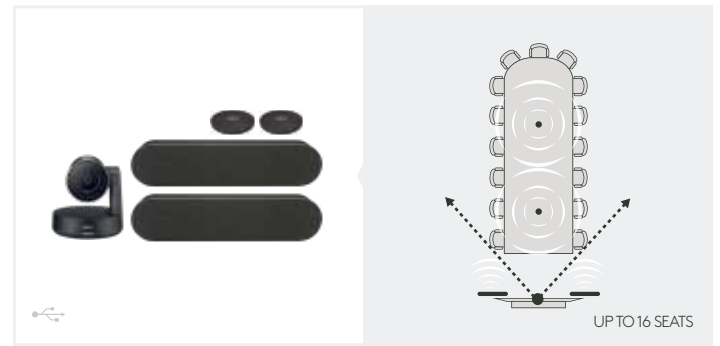

TEAM COLLABORATION

- Huddle Rooms
- Medium and Large Rooms
- Multipurpose Rooms

HUDDLE ROOMS AND SMALL MEETING SPACES

MEETUP

UP TO 6 SEATS

MEETUP + EXPANSION MIC

UP TO 8 SEATS

BCC950

UP TO 4 SEATS

CONNECT

UP TO 6 SEATS

MEDIUM AND LARGE ROOMS

GROUP

GROUP + EXPANSION MICS

RALLY

RALLY PLUS