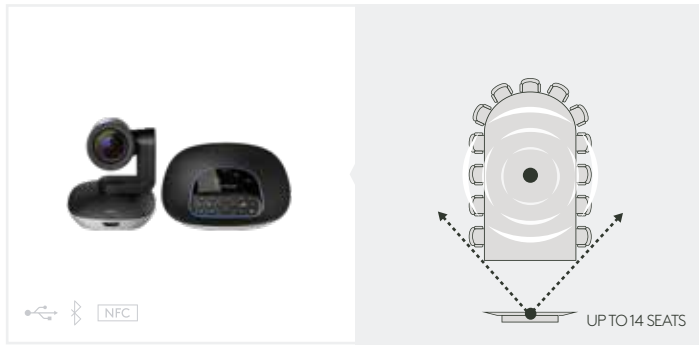

TEAM COLLABORATION

- Huddle Rooms
- Medium and Large Rooms
- Multipurpose Rooms

HUDDLE ROOMS AND SMALL MEETING SPACES

MEETUP

UP TO 6 SEATS

MEETUP + EXPANSION MIC

UP TO 8 SEATS

BCC950

UP TO 4 SEATS

CONNECT

UP TO 6 SEATS

MEDIUM AND LARGE ROOMS

GROUP

GROUP + EXPANSION MICS

RALLY

RALLY PLUS