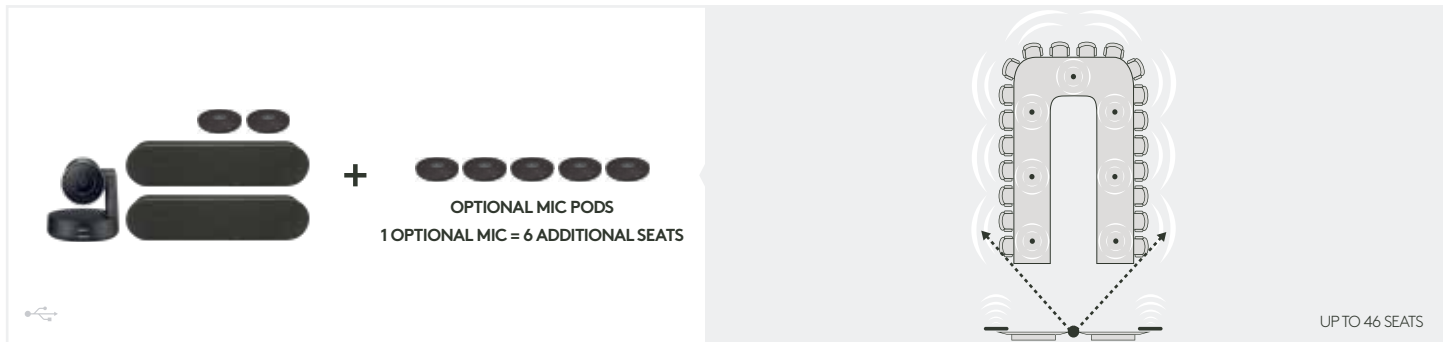

MEDIUM AND LARGE ROOMS

GROUP

GROUP + EXPANSION MICS

RALLY

RALLY PLUS

RALLY PLUS

MULTIPURPOSE ROOMS