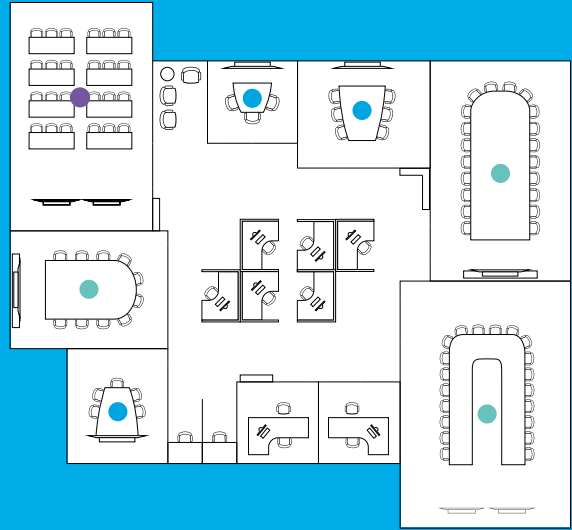

PRODUCT SEATING DIAGRAMS

Designed for small to large-size groups for use with any video conferencing software application, Logitech® ConferenceCams deliver crystal clear audio and razor sharp video that is so amazingly affordable, any meeting place can be a video collaboration space.

TEAM COLLABORATION

- Huddle Rooms
- Medium and Large Rooms
- Multipurpose Rooms

HUDDLE ROOMS AND SMALL MEETING SPACES

MEETUP

UP TO 6 SEATS

MEETUP + EXPANSION MIC

UP TO 8 SEATS

BCC950

UP TO 4 SEATS

CONNECT

UP TO 6 SEATS

MEDIUM AND LARGE ROOMS

GROUP

GROUP + EXPANSION MICS

RALLY

RALLY PLUS