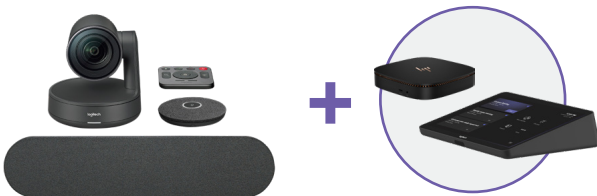

MEDIUM ROOM CONFIGURATION

RALLY
PART #960001217

Studio-quality video and unmatched voice clarity combine with RightSense™ proactive technologies for smart camera control.

INCLUDES:
- Base Kit
- Rally Camera and Speaker
- Rally Mic Pod
- Rally Display Hub
- Rally Table Hub
- Remote
- Rally Mounting Kit