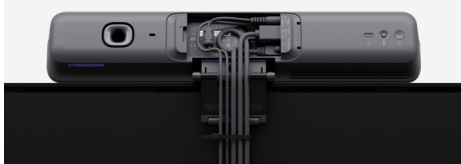

Easy setup and management

MeetUp 2 is easy to set up and manage in small spaces thanks to multiple mounting options and clean cabling. Plus, with Logitech Sync, users can monitor room status, deploy updates, and modify settings all from a single cloud-based platform.

Ethernet port