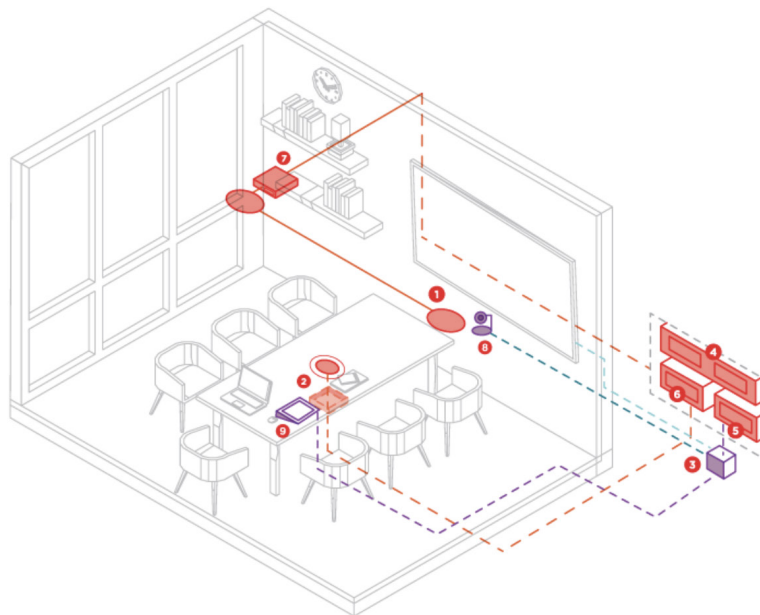

BIAMP AND LOGITECH

ENVISION YOUR SETUP

The following illustrations show typical examples of room configurations with Logitech video devices and Biamp audio components in medium rooms, large rooms, and training rooms.

MEDIUM ROOM SETUP WITH TABLE MICS

KEY

- 1 DESONO C-IC6
- 2 PARLÉ TTM-X
- 3 LOGITECH MINI PC
- 4 TESIRAFORTÉ AVB VT4
- 5 TESIRA EX-UBT
- 6 TESIRACONNECT TC-5
- 7 TESIRA AMP-450BP
- 8 LOGITECH RALLY CAMERA
- 9 LOGITECH TAP

LEGEND

- CATEGORY CABLE
- HDMI
- USB
- LOGITECH STRONG USB