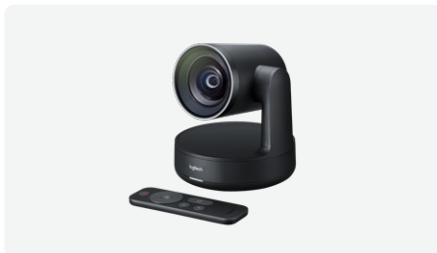

TAP IP

With one-touch join, easy content-sharing, and center-of-room control, Logitech Tap makes it super easy and fast to join a meeting.

RALLY CAMERA

Rally Camera delivers premium performance in professional meeting spaces of all shapes and sizes. It features mechanical Pan/Tilt/Zoom (PTZ), razor-sharp 15X HD zoom, expansive 90° diagonal field of view, and powerful 4K sensor.