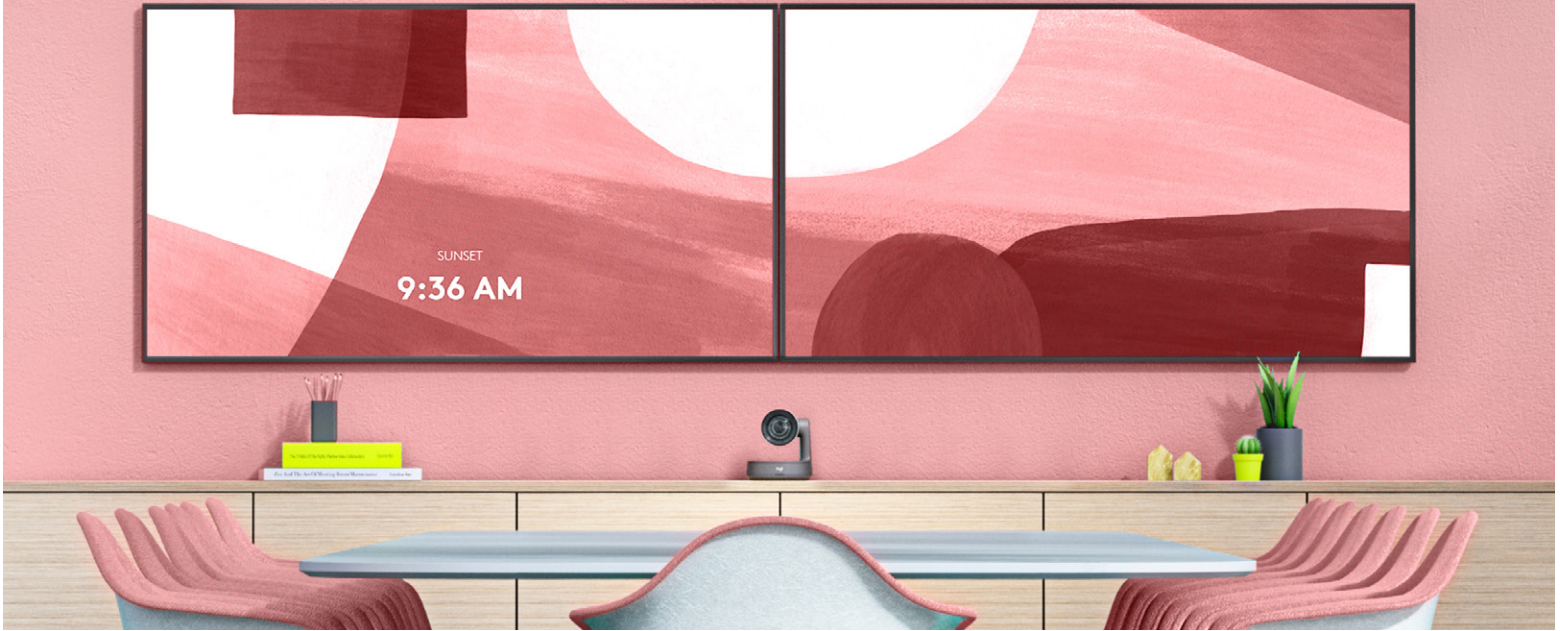

logitech®

biamp.

DELIGHT THE EYE AND EAR

Logitech video collaboration solutions combined with Biamp pro audio equipment make virtual meetings come alive with amazing clarity and immersion.

Don't let poor audio quality be a deal breaker in virtual meetings. Ensure all participants are heard and virtual meetings work for everyone with Logitech and Biamp.