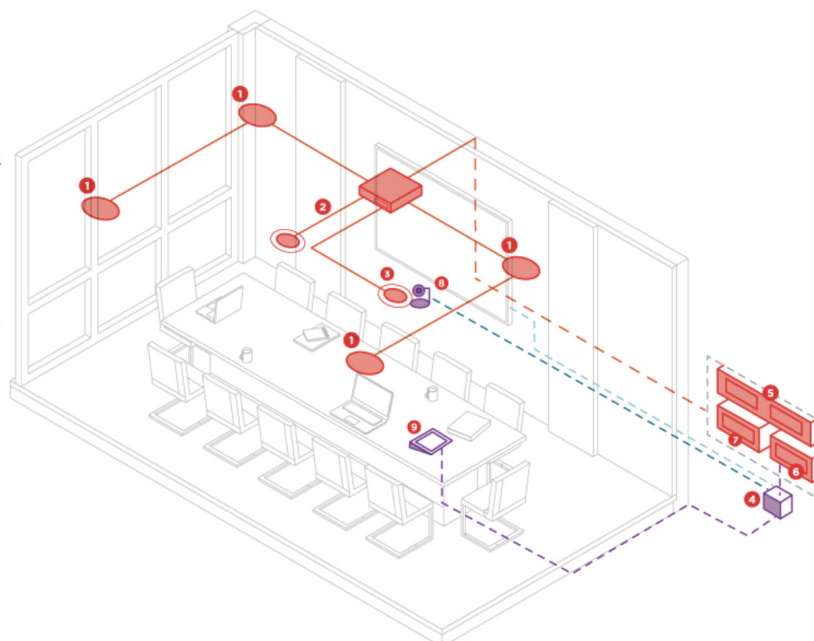

LEGEND

- CATEGORY CABLE
- HDMI
- USB
- LOGITECH STRONG USB

LARGE ROOM SETUP WITH CEILING MICS

KEY

- 1 DESONO C-IC6
- 2 PARLÉ TCM-XA
- 3 PARLÉ TCM-XEX
- 4 LOGITECH MINI PC
- 5 TESIRAFORTÉ AVB VT4
- 6 TESIRA EX-UBT
- 7 TESIRACONNECT TC-5
- 8 LOGITECH RALLY CAMERA
- 9 LOGITECH TAP

LEGEND

- CATEGORY CABLE
- HDMI
- USB
- LOGITECH STRONG USB

BIAMP AND LOGITECH

LOGITECH ROOM SOLUTIONS: DESIGNED FOR SIMPLICITY & FLEXIBILITY

Meeting rooms built with Logitech components create a simple experience for meeting participants and offer IT admins flexibility in choosing a video conferencing cloud provider.

TAP IP

With one-touch join, easy content-sharing, and center-of-room control, Logitech Tap makes it super easy and fast to join a meeting.

RALLY CAMERA

Rally Camera delivers premium performance in professional meeting spaces of all shapes and sizes. It features mechanical Pan/Tilt/Zoom (PTZ), razor-sharp 15X HD zoom, expansive 90° diagonal field of view, and powerful 4K sensor.